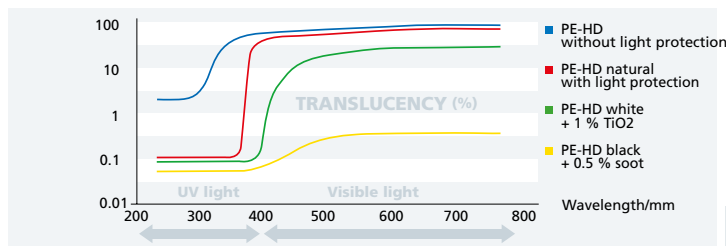

PROTECline

UV protection (max. density: 1.6)

PROTECline IBCs are equipped with special dye that protect light sensitive filling media against UV radiation.

- Available with white or black inner container
- UN version possible
- Completely dyed inner container (without viewing strip)

Product	Inner container	Pallets		Valve		Lid		Colour	
	Volume Litres	Plastic L x W x H	Weight kg	DN 50	DN 80	DN 150	DN 225	■	□
PROTECline (UV protection)	600	1200 x 800 x 1013	46	●	●	●	●	●	-
	1000	1200 x 1000 x 1163	57	●	●	●	●	●	●

Inner container, white

Light protection / translucency

MODULAR SPECIALISTS

1000 litre

Plastic cover
150 mm, 225 mm, 400 mm

Steel cross-bracing

Inner container made from
UV stabilising HDPE

Fill level scale