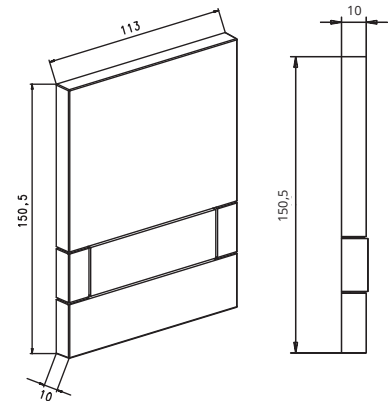

EXCLUSIVE 2.0 aseptic

Permanent protection against bacteria and germs

Dual-flush, for concealed cistern SLKplus

Height 168 mm, Width 255 mm, Depth 14 mm

Product description:

- ✓ Plastic front panel, white
- ✓ Plastic push buttons
- ✓ Additive in the plastic permanently destroys bacteria and germs
- ✓ Confirmed effectiveness by TÜV Rhineland
- ✓ Incl. holder frame
- ✓ Dual-flush
- ✓ Complete assembly and fixing material
- ✓ Tool-free assembly
- ✓ Easy cleaning and care

EXCLUSIVE URINAL aseptic

Permanent protection against bacteria and germs

Manual operation, suitable for JOMOTech urinal element

Height 150.5 mm, Width 113 mm, Depth 10 mm

Product description:

- ✓ Plastic front panel, white
- ✓ Plastic push buttons
- ✓ Additive in the plastic permanently destroys bacteria and germs
- ✓ Confirmed effectiveness by TÜV Rhineland
- ✓ For EXCLUSIVE pressure flush with installation kit
- ✓ Incl. mechanical plastic cartridge with integrated nozzle bore pre-filter
- ✓ Flush quantity adjustable between 1-6 litres
- ✓ Incl. holder frame
- ✓ Complete assembly and fixing material
- ✓ Tool-free assembly
- ✓ Easy cleaning and care