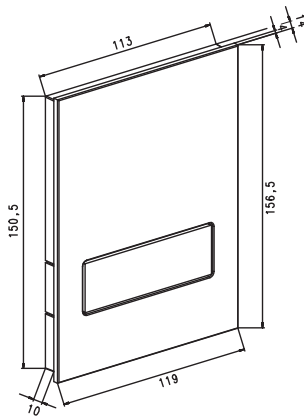

EXCLUSIVE URM-G

Flushing plates made of glass

Manual operation, suitable for JOMOTech urinal element

Height 156.5 mm, Width 119 mm, Depth 14 mm

Product description:

- ✓ For EXCLUSIVE pressure flush with installation kit
- ✓ Glass front panel
- ✓ Plastic base plate, gloss chrome
- ✓ Incl. holder frame
- ✓ Plastic push buttons
- ✓ Incl. mechanical plastic cartridge with integrated nozzle bore pre-filter
- ✓ Flush quantity adjustable between 1-6 litres
- ✓ Complete assembly and fixing material
- ✓ Easy cleaning and care

Base plate black matt:

- ✓ Plastic base plate, black matt
- ✓ Push buttons gloss chrome
- ✓ Glass front panel, only available in black matt