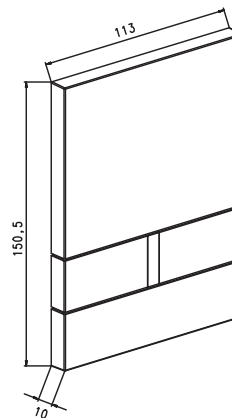

EXCLUSIVE URI-K

Touchless via infrared

Infrared 6 V battery or 230 V power supply, for JOMOTech urinal element

Height 150.5 mm, Width 113 mm, Depth 10 mm

Product description:

- ✓ Plastic front panel
- ✓ Incl. electronic module
- ✓ Incl. cartridge solenoid valve with pre-filter
- ✓ Incl. diagnostic light in sensor window
- ✓ Flush quantity adjustable from 0.7 to 3 litres
- ✓ Stagnation flush every 24 hours after the last flush
- ✓ Stadium mode self-recognising and can be switched on and off
- ✓ Complete assembly and fixing material

Infrared trigger:

- ✓ Infrared mains operation 100-230V AC, 50-60 HZ, incl. power supply unit
  Art.-No. 172-**69**00XXXX-00
- ✓ Infrared 6 V battery, incl. CR-P2 lithium battery
  Art.-No. 172-**67**00XXXX-00

white
Art.-No. 172-**XX**000101-00*