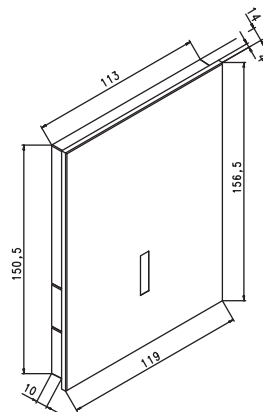

EXCLUSIVE URI-G

Touchless via infrared

Infrared 6 V battery or 230 V power supply, for JOMOTech urinal element

Height 156.5 mm, Width 119 mm, Depth 14 mm

Product description:

- ✓ Glass front panel
- ✓ Incl. electronic module
- ✓ Incl. cartridge solenoid valve with pre-filter
- ✓ Incl. diagnostic light in sensor window
- ✓ Flush quantity adjustable from 0.7 to 3 litres
- ✓ Stagnation flush every 24 hours after the last flush
- ✓ Stadium mode self-recognising and can be switched on and off
- ✓ Base plate gloss chrome
- ✓ Complete assembly and fixing material

Infrared trigger:

- ✓ Infrared mains operation 100-230V AC, 50-60 HZ, incl. power supply unit
  Art.-No. 172-**70**00XXXX-00
- ✓ Infrared 6 V battery, incl. CR-P2 lithium battery
  Art.-No. 172-**68**00XXXX-00