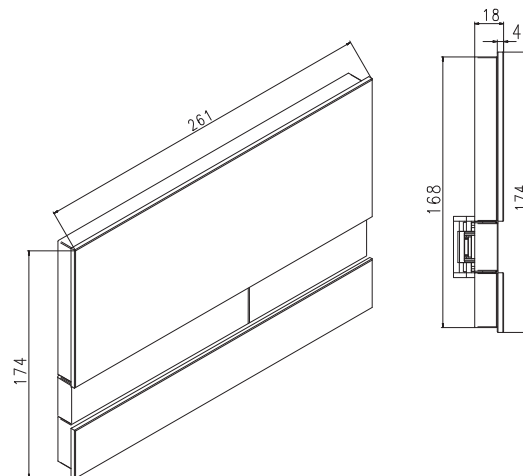

EXCLUSIVE 2.2

Timelessly elegant

Dual-flush, for concealed cistern SLKplus
Height 174 mm, Width 261 mm, Depth 18 mm

Product description:

- ✓ Glass front panel
- ✓ Plastic push buttons
- ✓ Incl. plastic base plate
- ✓ Incl. holder frame
- ✓ Dual-flush
- ✓ Tool-free assembly
- ✓ Complete assembly and fixing material
- ✓ Easy cleaning and care