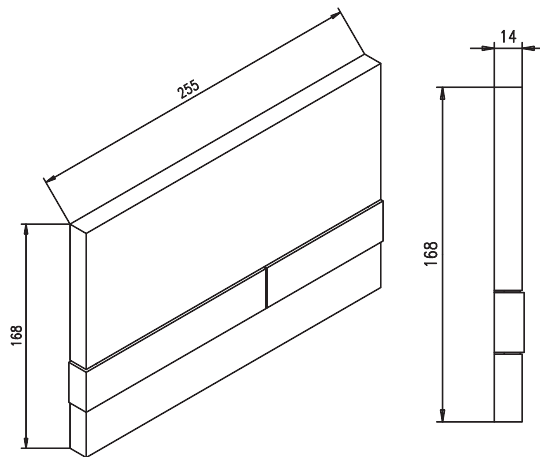

EXCLUSIVE 2.0 aseptic

Permanent protection against bacteria and germs

Dual-flush, for concealed cistern SLKplus

Height 168 mm, Width 255 mm, Depth 14 mm

Product description:

- ✓ Plastic front panel, white
- ✓ Plastic push buttons
- ✓ Additive in the plastic permanently destroys bacteria and germs
- ✓ Confirmed effectiveness by TÜV Rhineland
- ✓ Incl. holder frame
- ✓ Dual-flush
- ✓ Complete assembly and fixing material
- ✓ Tool-free assembly
- ✓ Easy cleaning and care