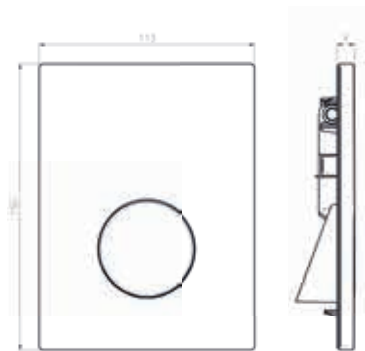

# SWITCH URINAL

timeless and elegant design

Manual operation, suitable for JOMOTech urinal element

Height 150 mm, Width 113 mm, Depth 9 mm

## Product description:

- ✓ Plastic front panel
- ✓ Plastic push buttons
- ✓ Incl. holder frame
- ✓ Incl. mechanical plastic cartridge with integrated nozzle bore pre-filter
- ✓ Flush quantity adjustable between 1-6 litres
- ✓ Complete assembly and fixing material
- ✓ Easy cleaning and care