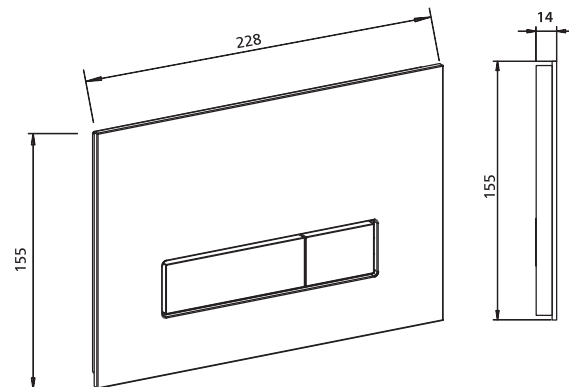

AMBIENTE

Choice of Vertical or Horizontal Fitting

Dual-flush, for concealed cistern SLS

Height 155 mm, Width 228 mm, Depth 14 mm

Product description:

- ✓ Glass front panel
- ✓ Plastic push buttons
- ✓ Plastic base plate, gloss chrome
- ✓ Incl. holder frame
- ✓ Incl. pressure bolts