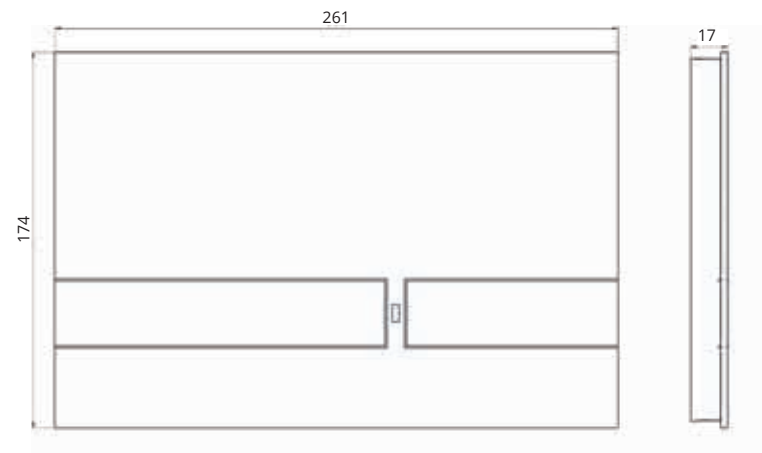

E·VOLUTION

Touchless and individually controllable

Dual-flush with electronic touch control, for concealed cistern SLKplus

Height 174 mm, Width 261 mm, Depth 17 mm

Product description:

- ✓ Glass front panel
- ✓ Flush via wireless control / touchless, soft touch or support folding handle possible
- ✓ Incl. holder frame
- ✓ Incl. electronic module
- ✓ Incl. lever bearing
- ✓ Dual-flush by touchless or touch activation
- ✓ Flush quantity preset, small quantity 3-4 litres, large quantity 6-6.5 litres, via web interface adjustable
- ✓ Stagnation flush every 24 hours after the last flush, adjustable via web interface
- ✓ Stadium mode self-recognising and can be switched on and off
- ✓ Wi-Fi control
- ✓ Individual colours of the LEDs adjustable
- ✓ Complete assembly and fixing material
- ✓ Easy cleaning and care
- ✓ Ideal for the private and public area
- ✓ Without transformer

Optional accessories:

A power supply unit is required for commissioning. We recommend the following power supply unit:

- ✓ Power supply unit for WC control unit, Input: 100 - 240 V, Output: 12V, with 2.95m KCC cable
  Art.-No. 172-64002300-00