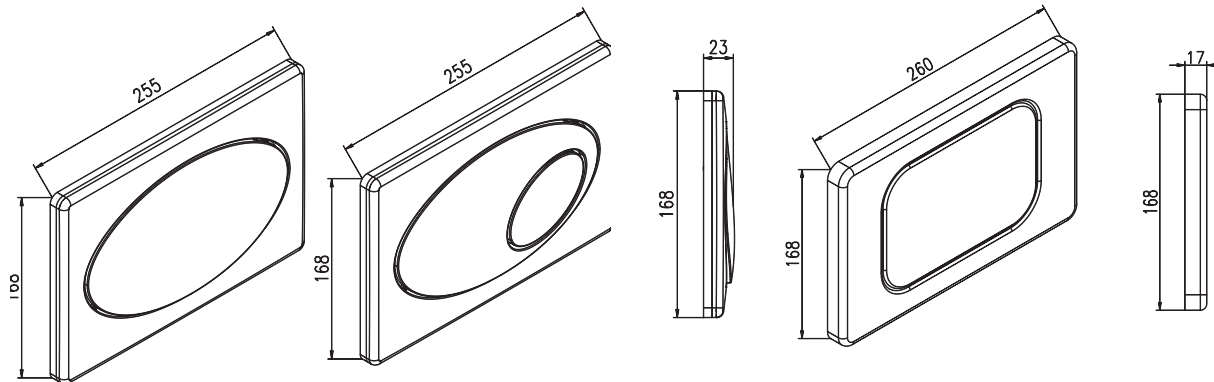

CLASSIC

Classic and proven

Start/stop function or dual-flush technology for concealed cistern SLKplus
Height 168 mm, Width 255 mm, Depth 23 mm

Product description:

- ✓ Plastic front panel
- ✓ Plastic push buttons
- ✓ Incl. holder frame
- ✓ Start/stop function or dual-flush technology

START/STOP

DUAL-FLUSH