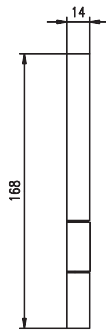

EXCLUSIVE 2.0

New trend colours for modern accents

Dual-flush, for concealed cistern SLKplus

Height 168 mm, Width 255 mm, Depth 14 mm

Product description:

- ✓ Plastic front panel
- ✓ Plastic push buttons
- ✓ Incl. holder frame
- ✓ Dual-flush
- ✓ Complete assembly and fixing material
- ✓ Tool-free assembly
- ✓ Easy cleaning and care

white
Art.-No. 167-34000101-00