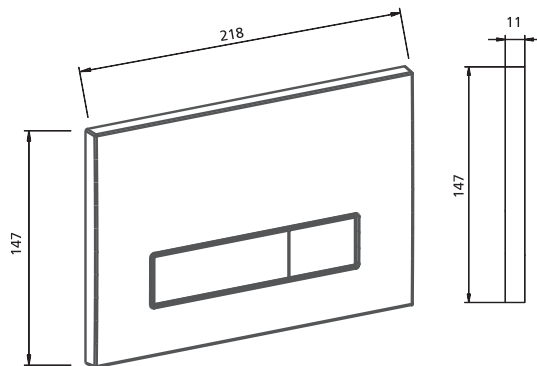

TREND

Choice of Vertical or Horizontal Fitting

Dual-flush, for concealed cistern SLS

Height 147 mm, Width 218 mm, Depth 11 mm

Product description:

- ✓ Plastic front panel
- ✓ Plastic push buttons
- ✓ Incl. holder frame
- ✓ Incl. pressure bolts
- ✓ Dual-flush
- ✓ Complete assembly and fixing material