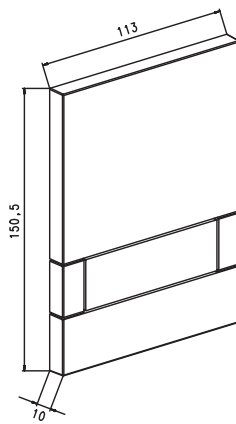

EXCLUSIVE URM-K

Flushing plates made of plastic

Manual operation, suitable for JOMOTech urinal element

Height 150.5 mm, Width 113 mm, Depth 10 mm

Product description:

- ✓ For EXCLUSIVE pressure flush with installation kit
- ✓ Plastic front panel / push buttons
- ✓ Incl. mechanical plastic cartridge with integrated nozzle bore pre-filter
- ✓ Flush quantity adjustable between 1-6 litres
- ✓ Complete assembly and fixing material
- ✓ Easy cleaning and care

white
Art.-No. 167-60000101-00