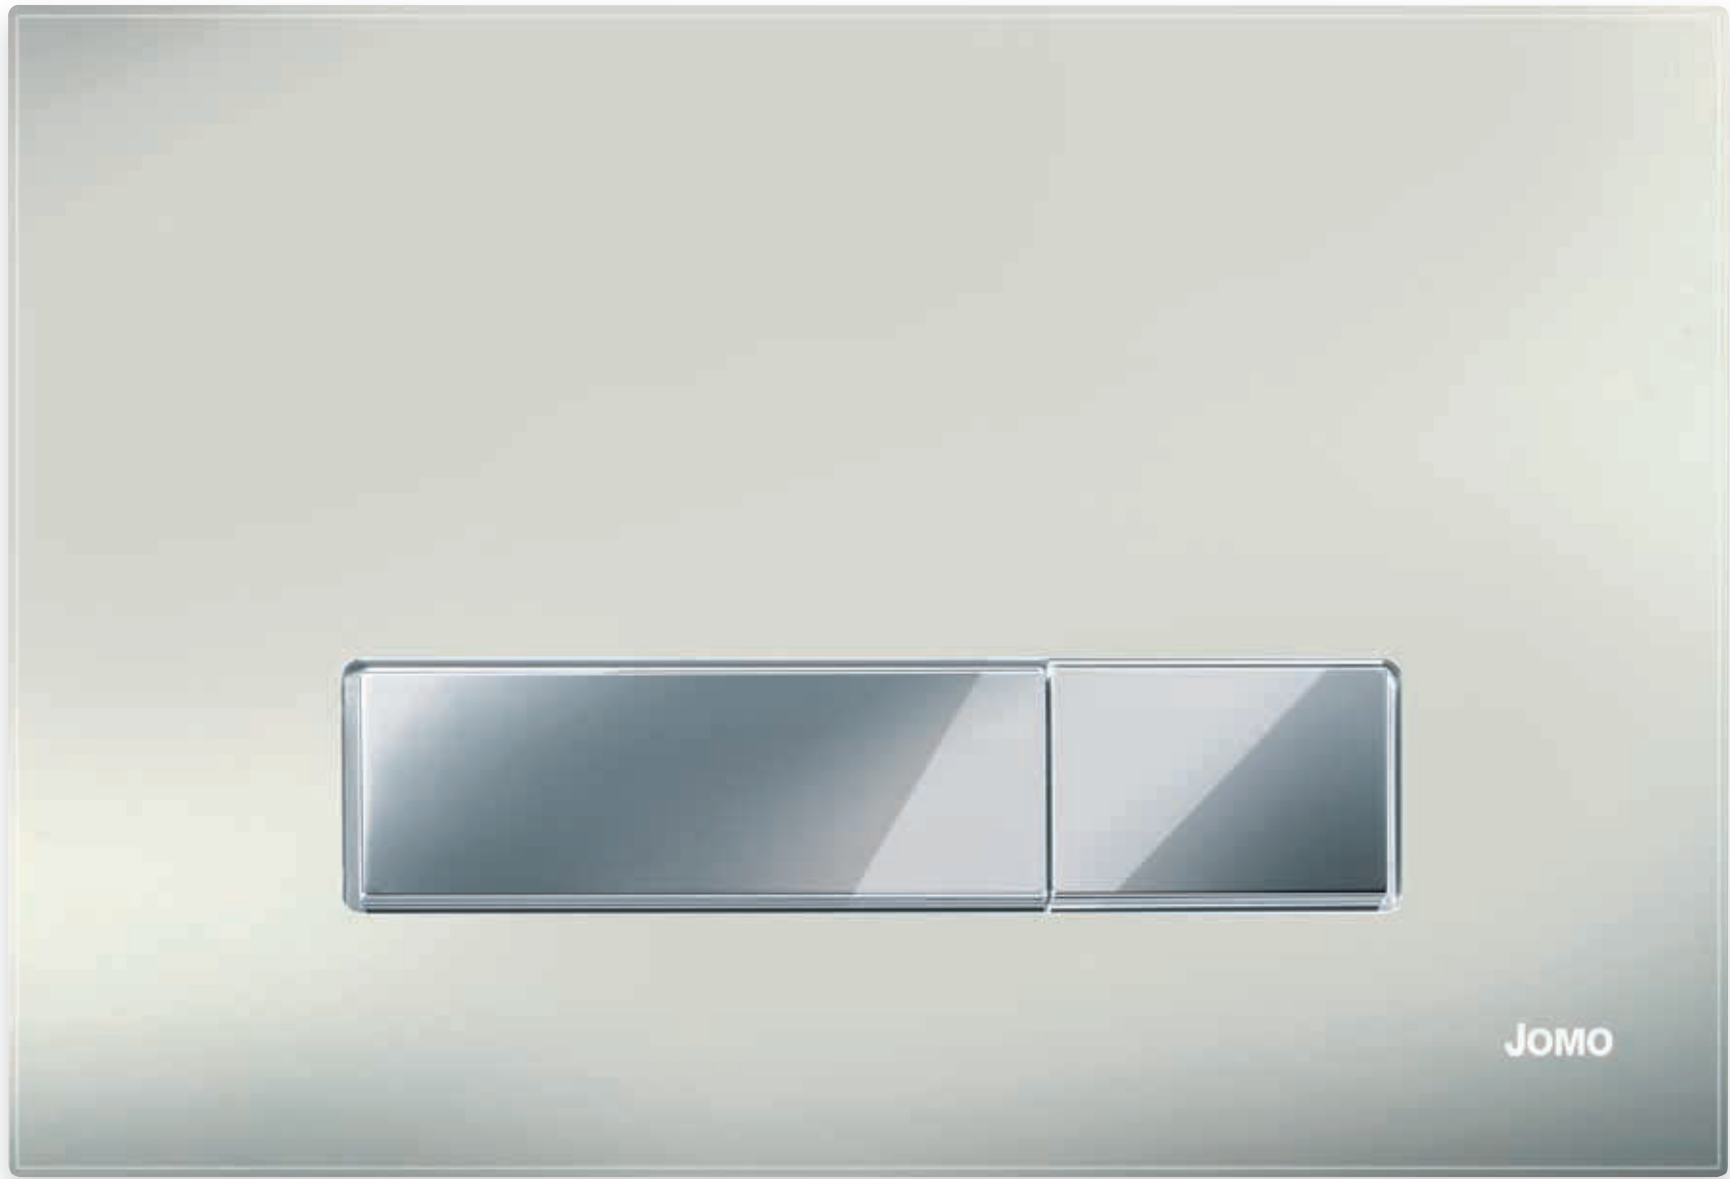

# AMBIENTE

Choice of Vertical or Horizontal Fitting

Dual-flush, for concealed cistern SLS

Height 155 mm, Width 228 mm, Depth 14 mm