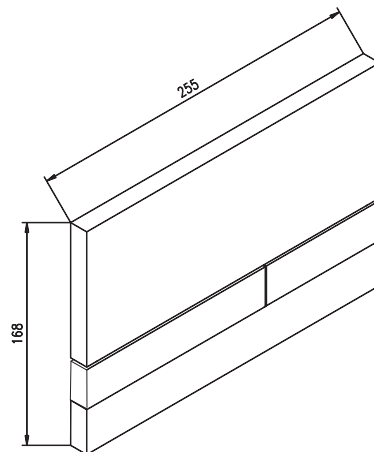

EXCLUSIVE 2.0

New trend colours for modern accents

Dual-flush, for concealed cistern SLKplus

Height 168 mm, Width 255 mm, Depth 14 mm

Product description:

- ✓ Plastic front panel
- ✓ Plastic push buttons
- ✓ Incl. holder frame
- ✓ Dual-flush
- ✓ Complete assembly and fixing material
- ✓ Tool-free assembly
- ✓ Easy cleaning and care

Note:
Other colours on request.