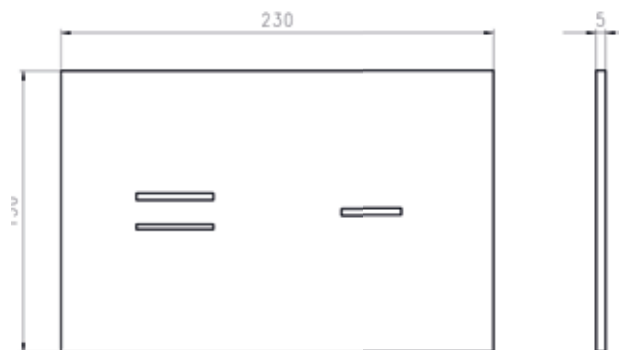

E·MOTION

Light accents in the bathroom

Dual-flush with electronic touch control, for concealed cistern SLKplus

Height 150 mm, Width 230 mm, Depth 5 mm

Product description:

- ✓ Glass front panel
- ✓ Incl. holder frame
- ✓ Incl. electronic module
- ✓ Incl. lever bearing
- ✓ Dual-flush by touch activation
- ✓ Flush quantity 6 L and 3 L
- ✓ Complete assembly and fixing material
- ✓ Easy cleaning and care
- ✓ Without transformer

Optional accessories:

- ✓ Transformer E-MOTION, supply voltage 230 V, output 24 V DC, for 1 to max. 2 units
  Art.-No. 172-64002500-00
- ✓ Transformer E-MOTION, supply voltage 230 V, output 24 V DC, for 3 to max. 4 units
  Art.-No. 172-64002600-00
- ✓ Lever bearing E-MOTION
  Art.-No. 172-64002400-00