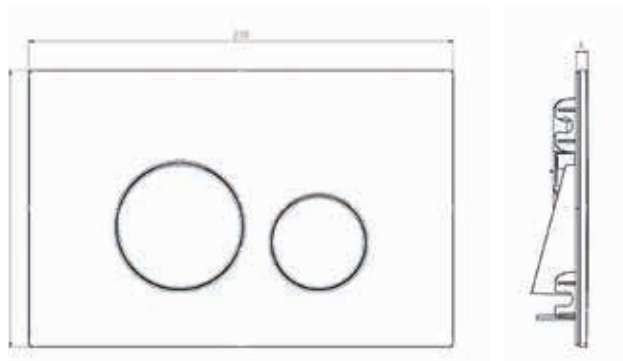

SWITCH

Timeless and elegant design

Dual-flush, for concealed cistern SLKplus
Height 150 mm, Width 230 mm, Depth 6 mm

Product description:

- ✓ Plastic front panel
- ✓ Plastic push buttons
- ✓ Incl. holder frame
- ✓ Dual-flush
- ✓ Complete assembly and fixing material
- ✓ Tool-free assembly
- ✓ Easy cleaning and care

Note:
Double planking (min. 25 mm) is necessary for assembly.