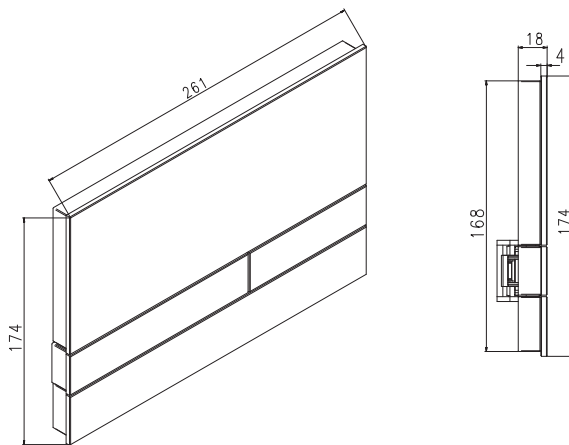

EXCLUSIVE 2.1

Timelessly elegant

Dual-flush, for concealed cistern SLKplus

Height 174 mm, Width 261 mm, Depth 18 mm

Product description:

- ✓ Glass front panel / push buttons
- ✓ Incl. plastic base plate
- ✓ Incl. holder frame
- ✓ Dual-flush
- ✓ Tool-free assembly
- ✓ Complete assembly and fixing material
- ✓ Easy cleaning and care

Base plate in different colours:

- ✓ white
  Art.-No. 167-**37**00...-00
- ✓ gloss chrome
  Art.-No. 167-**41**00...-00
- ✓ black matt*
  Art.-No. 167-**44**00...-00

The **XX** stands for the respective colour of the base plate and must be replaced accordingly!

* Only available with the glass fronts black classic, black matt and black metallic.